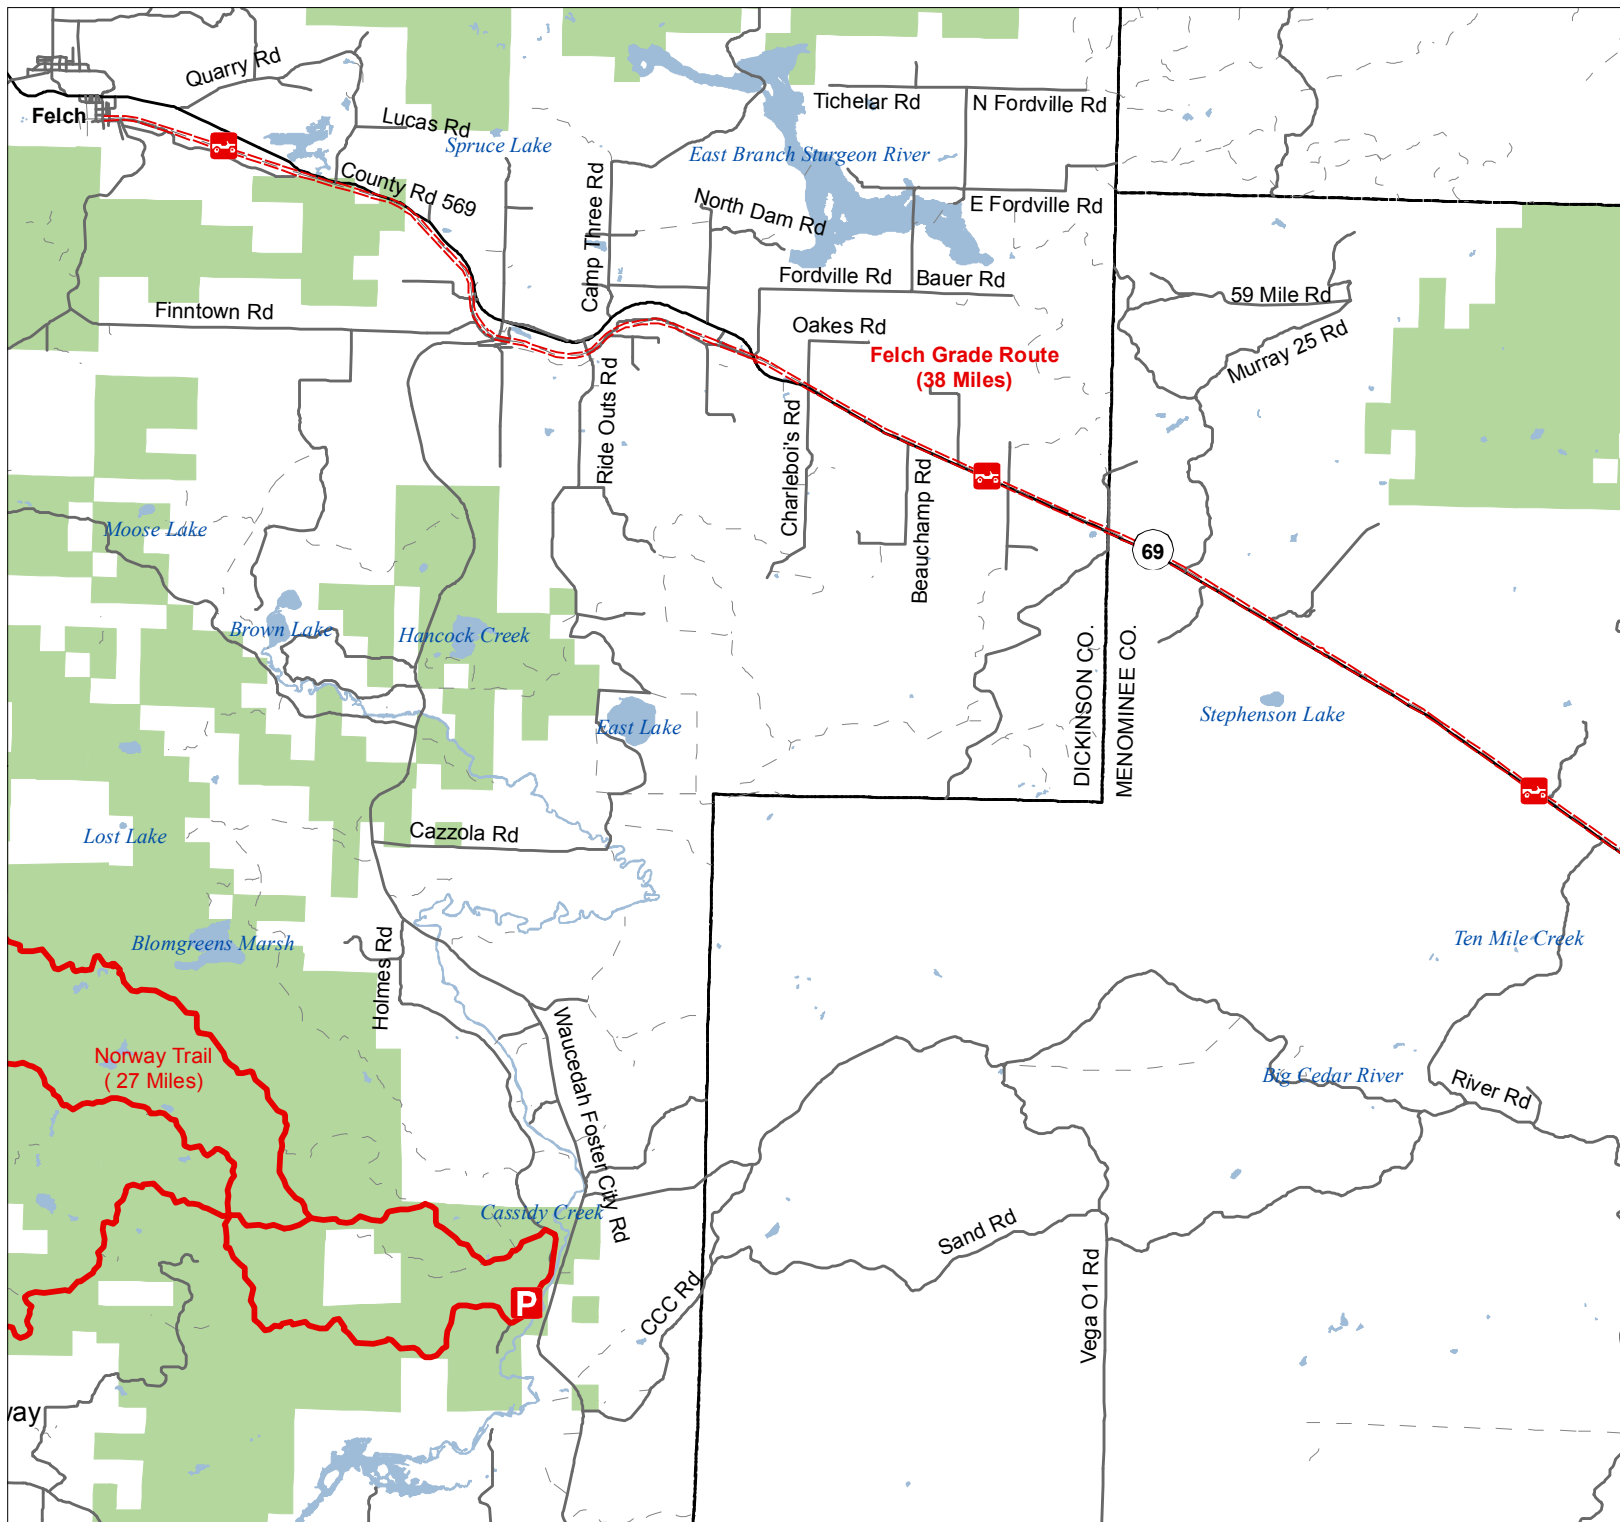

# Felch Grade Trail West

## Dickinson & Menominee Counties, Michigan

 ORV Route – ORV's of all sizes including off-road motorcycles. (DNR license (ORV sticker) required unless licensed by the Secretary of State)

**Advisory:** Trails and Routes have two-way traffic.

**Disclaimer:** Trails shown on this map are an approximate representation of the trail system at the time of publication and may not reflect current ground conditions. **STAY ON SIGNED TRAILS ONLY!**

-  Trailhead Parking
-  Highway
-  Paved or Gravel Road
-  Poor Dirt Road
-  Lakes and Rivers
-  State Forest
-  County Boundaries